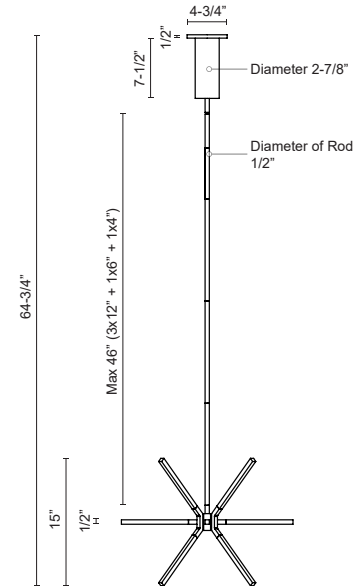

SIRIUS MINOR CH14220

CHANDELIERS

PROJECT

SPECIFICATION DETAILS

Fixture Dimensions	L20-1/4" x W20-1/4" x H15"
Light Source	LED with DC Driver
Wattage	48W
Total Lumens	4080lm
Delivered Lumens	BK-1294lm; BN-1670lm; GD-1534lm; WH-1840lm;
Voltage	120V
Color Temperature	3000K
CRI (Ra)	90CRI
Optional Color Temps	2700K - 5000K Available, Minimum Order Quantities Apply
LED Rated Life	50,000 hours
Dimming	100% - 10%, TRIAC or ELV Dimmer (Not Included)
Diffuser Details	White Acrylic Diffuser
Adjustable	Yes
Rod Length	46" Max (3x12" + 1x6" + 1x4")
Sloped Ceiling Adaptable	Yes, Up to 45 Degrees
Location	Dry
Canopy Dimensions	D4-3/4" x H7-1/2"

* For custom options, consult factory for details.

* For warranty information, please visit www.kuzcolighting.com/warranty

DESCRIPTION

A plethora of thin linear lights converge at numerous angles into a central cluster. Simultaneously rectilinear and decorative the reduced scale from the initial Sirius provides an ideal accent to be used in multiples or as focal point. The fine diminutive components and airy structure merge in a lightweight elegant aesthetic.

COMMENT

KUZCO

19054 28TH AVENUE
SURREY - BC V3Z 6M3
CANADA

WWW.KUZCOLIGHTING.COM

© 2019 KUZCO LIGHTING. ALL RIGHTS RESERVED.