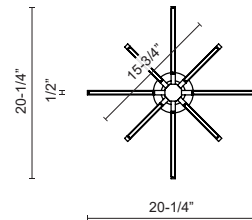

COMMENT

KUZCO

19054 28TH AVENUE
SURREY - BC V3Z 6M3
CANADA

WWW.KUZCOLIGHTING.COM

© 2019 KUZCO LIGHTING. ALL RIGHTS RESERVED.